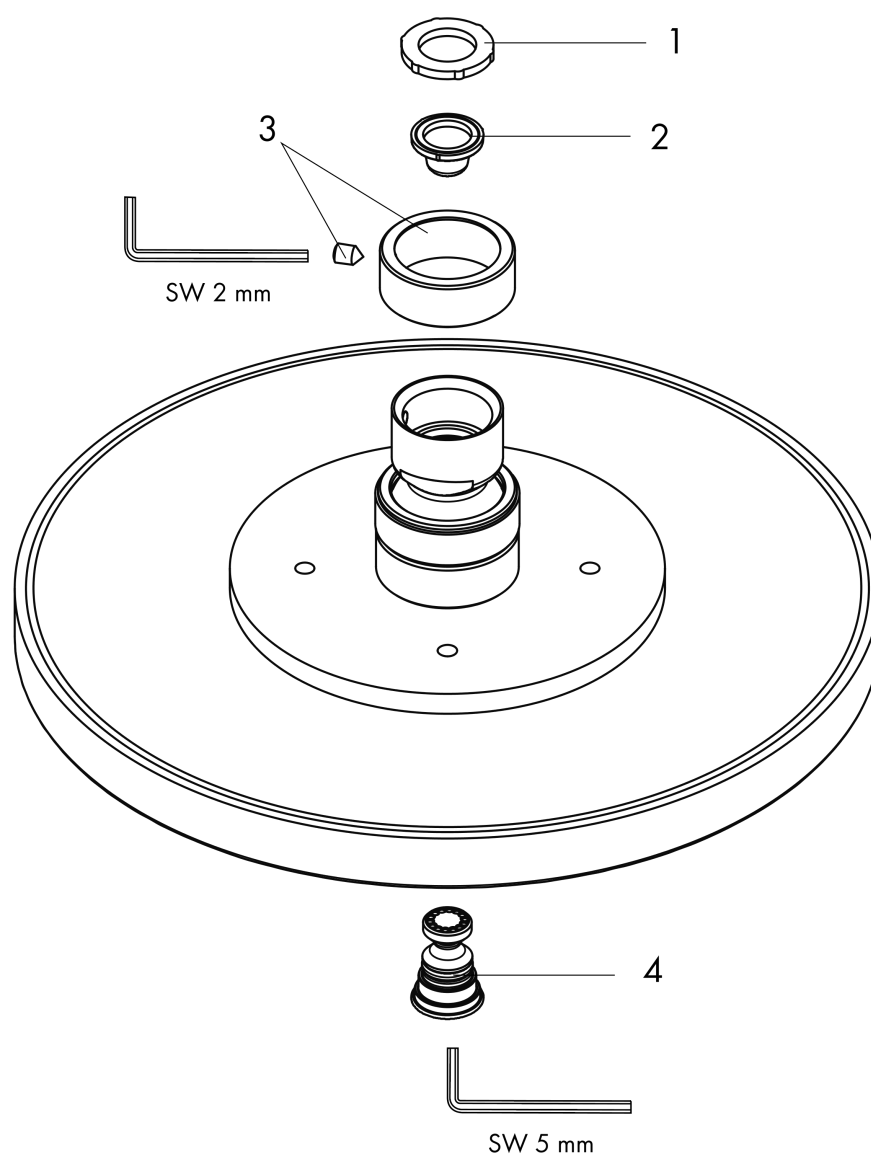

AXOR Starck
Showerhead 180 1-Jet, 1.75 GPM PowderRain
 Finishes : **brushed nickel** Part no. : **28618821**

Features

- Shower head size: 180 mm
- Spray modes: PowderRain
- 180 no-clog spray channels
- Spray face finish: Fully-finished matching spray face
- Flow: 1.75 GPM (6.6 L/Min)
- Spray face removable for cleaning

Item details

List Price \$ 1,166.00

Technology

Compliance

Product image

Scale drawing

AXOR Starck
Showerhead 180 1-Jet, 1.75 GPM PowderRain
Finishes : **brushed nickel** Part no. : **28618821**

Exploded drawing

Year of production: >04/22

AXOR Starck
Showerhead 180 1-Jet, 1.75 GPM PowderRain
 Finishes : **brushed nickel** Part no. : **28618821**

Spare parts list

Year of production: >04/22

Pos.		Part no.	Price	PU
1	seal	98058000	-	1
2	filter	92672000	-	1
3	lock washer	98942820	-	1
4	screw	95796820	-	1