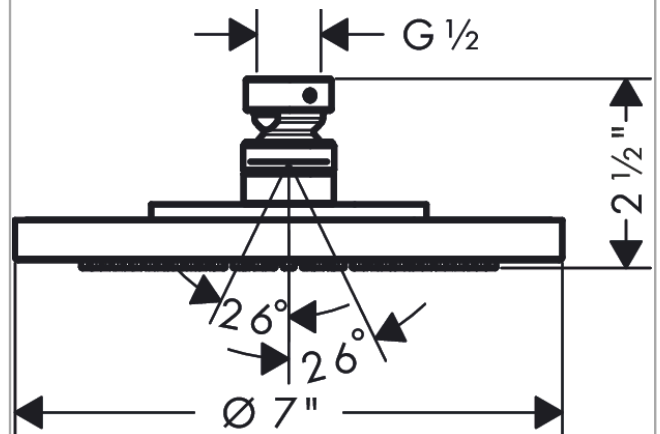

AXOR Starck
Showerhead 180 1-Jet, 1.75 GPM PowderRain
 Finishes : **brushed nickel** Part no. : **28618821**

Features

- Shower head size: 180 mm
- Spray modes: PowderRain
- 180 no-clog spray channels
- Spray face finish: Fully-finished matching spray face
- Flow: 1.75 GPM (6.6 L/Min)
- Spray face removable for cleaning

Item details

List Price \$ 1,166.00

Technology

Compliance

Product image

Scale drawing

AXOR Starck
Showerhead 180 1-Jet, 1.75 GPM PowderRain
Finishes : **brushed nickel** Part no. : **28618821**

Exploded drawing

Year of production: >04/22

AXOR Starck
Showerhead 180 1-Jet, 1.75 GPM PowderRain
 Finishes : **brushed nickel** Part no. : **28618821**

Spare parts list

Year of production: >04/22

Pos.		Part no.	Price	PU
1	seal	98058000	-	1
2	filter	92672000	-	1
3	lock washer	98942820	-	1
4	screw	95796820	-	1